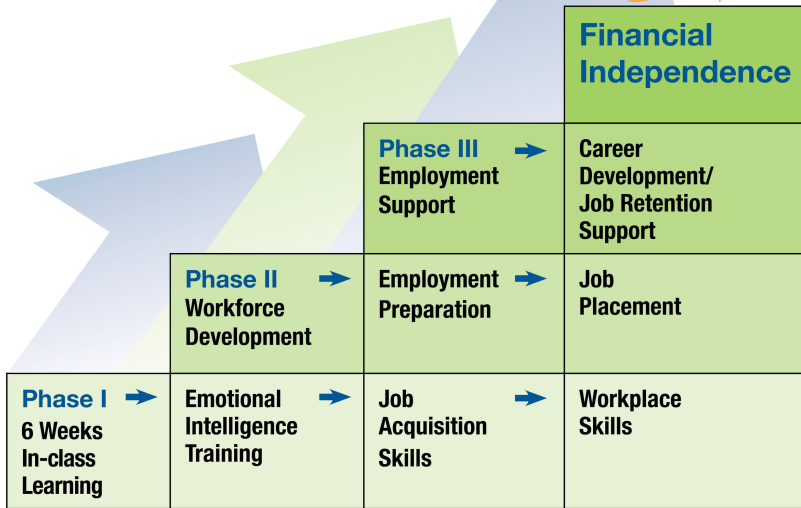

Programs at UP Orlando

UPOrlando.org - 407-650-0774 - 150 W Michigan St, Orlando, FL 32806

Success Training Employment Program

STEP is a comprehensive, 3-phase program beginning with a 120-hour class enhancing employability skills. Topics include computer basics, resume creation, cover letter writing, interview skills, personal finance, and much, much more. After graduating, students work with our Job Developer to connect with real employers in the Central Florida community. And, once employed, students connect with our Success Coach to receive the support needed to maintain a job and reach financial goals.

Visit UPOrlando.org for upcoming start dates

The Member Share Grocery Program

Here's how it works: Income-qualified families bring income verification documents and complete our simple, one-page application to receive a Member Share Card. With this membership, they receive unlimited access to fresh produce, health items, shelf stable goods, frozen products, and household supplies for a small handling fee. SNAP benefits are also accepted.

Hours of Operation:
Monday - Saturday 8:00 a.m. - 7:00 p.m.
Sunday 10:00 a.m. - 4:00 p.m.

The Life Enrichment Center

The Life Enrichment Center offers guidance through the difficulties that may come your way. Our Crisis Navigation Team helps you create a plan, set goals, and access much needed resources in the Central Florida Community. Our unique approach focuses on collaboration with our On-Site Partner Network, Volunteers in our free Computer Lab, and a caring, compassionate team that is ready to say, "we've got your back!"