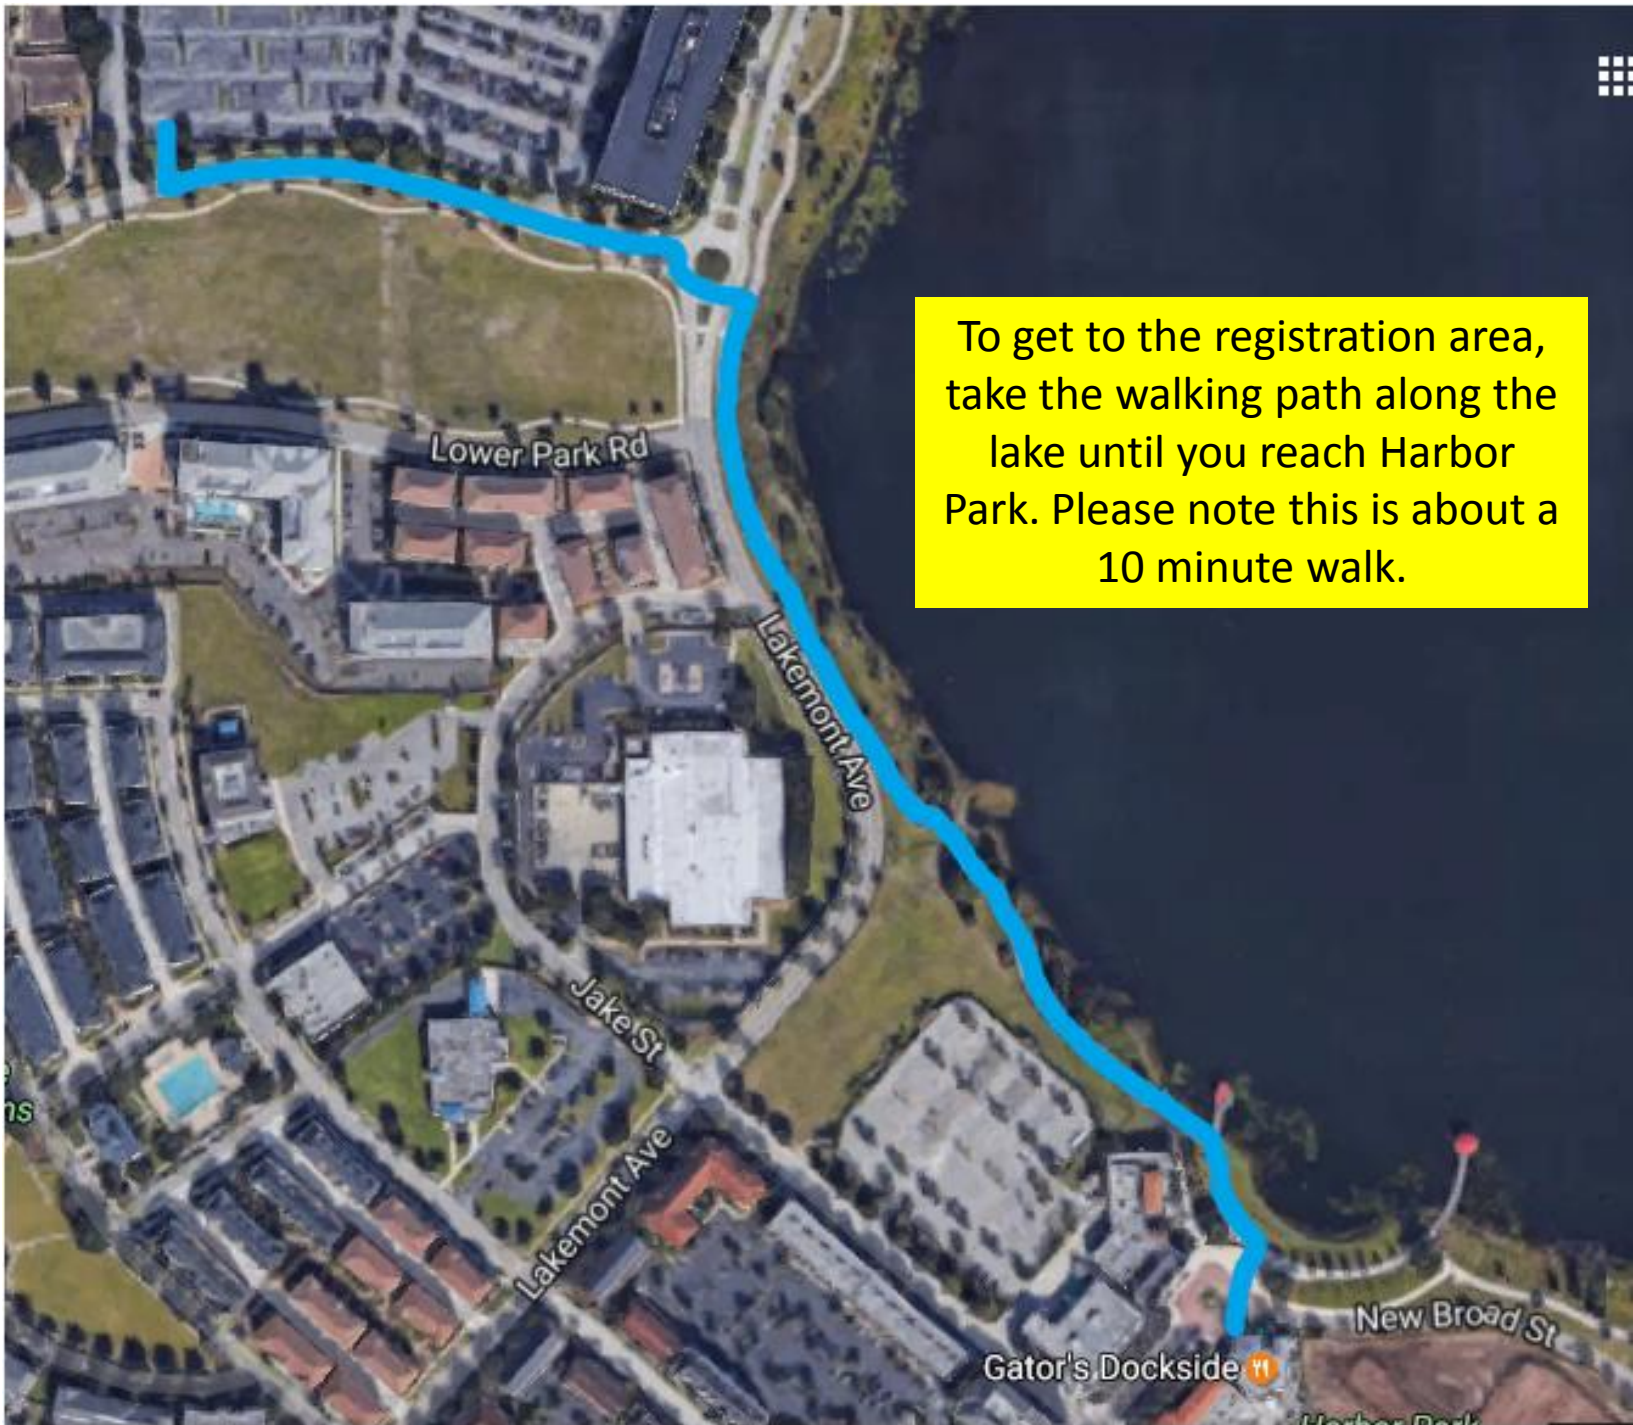

TRAVELERS BUILDING * 2420 Lakemont Avenue * Orlando, FL 32814

To get to the registration area, take the walking path along the lake until you reach Harbor Park. Please note this is about a 10 minute walk.